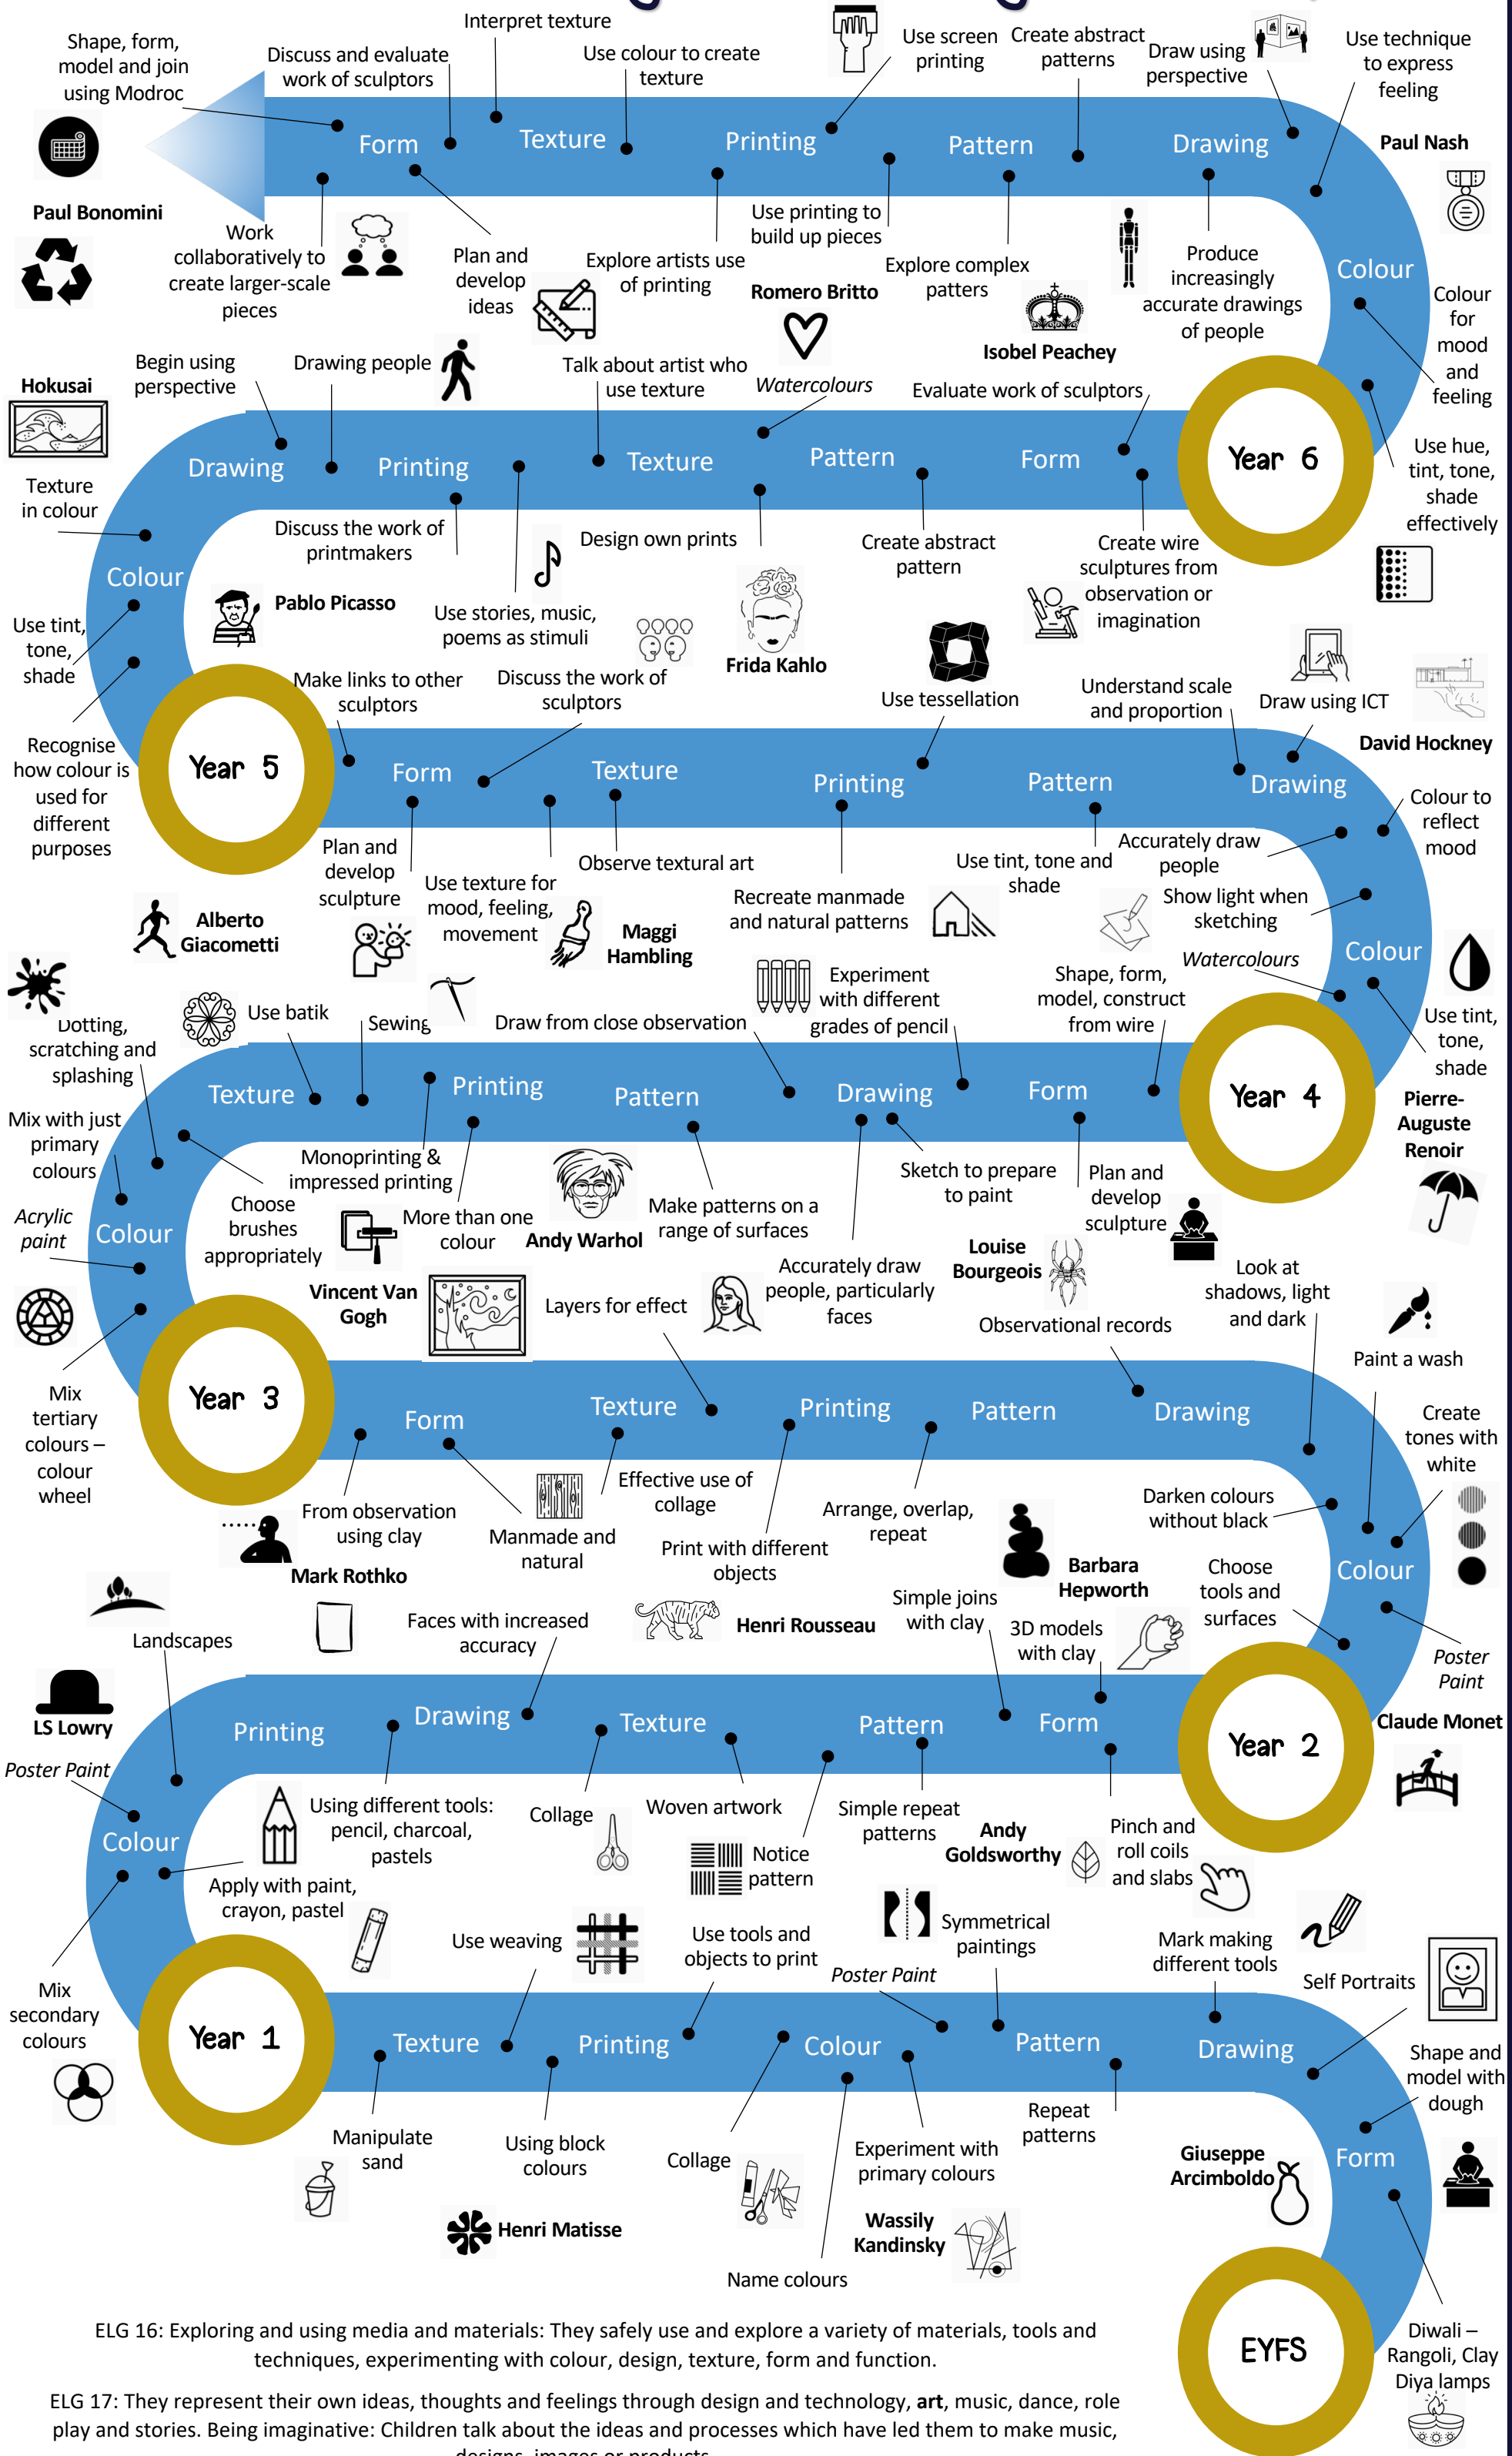

## Art and Design Learning Journey

ELG 16: Exploring and using media and materials: They safely use and explore a variety of materials, tools and techniques, experimenting with colour, design, texture, form and function.